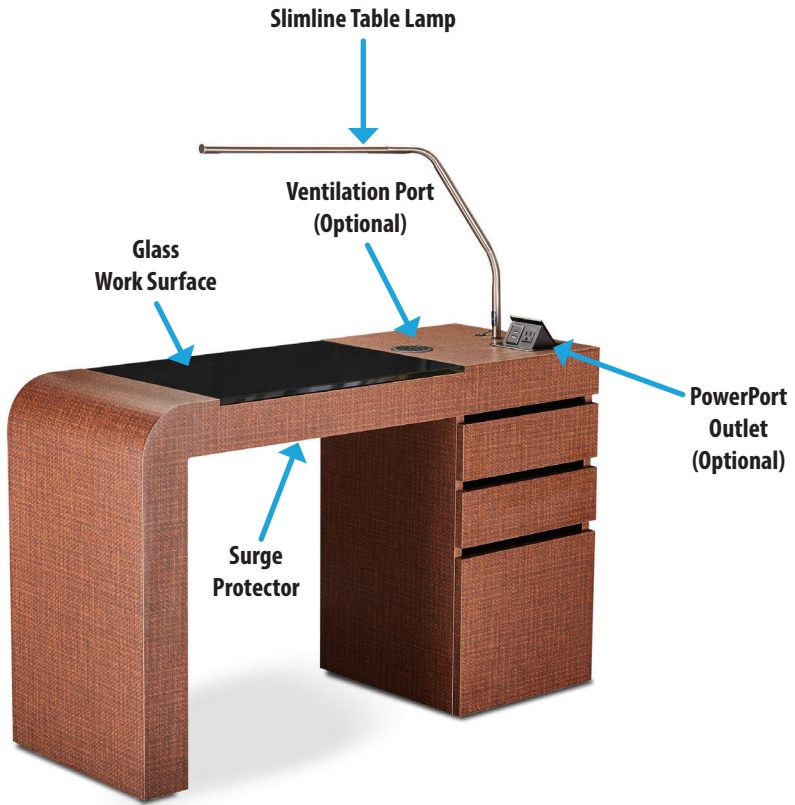

Product Overview

LED Slimline Table Lamp

The LED Slimline Table Lamp connects easily into the lamp insert on the top counter of your desk (see image below). The power connector clicks into the side of the lamp. After making both connections, the lamp is ready to use.

Ventilation System (Optional)

If you ordered the integrated ventilation system, it will need to be connected to a floor vent line. See technical drawings below showing connection points.

NOTE: INSTALLER/OWNER BEARS ALL RESPONSIBILITIES TO COMPLY WITH ALL STATE AND LOCAL CODES FOR ELECTRICAL AND VENTILATION WHEN INSTALLING THIS PRODUCT. FAILURE TO COMPLY WITH THESE INSTRUCTIONS MAY VOID WARRANTY.