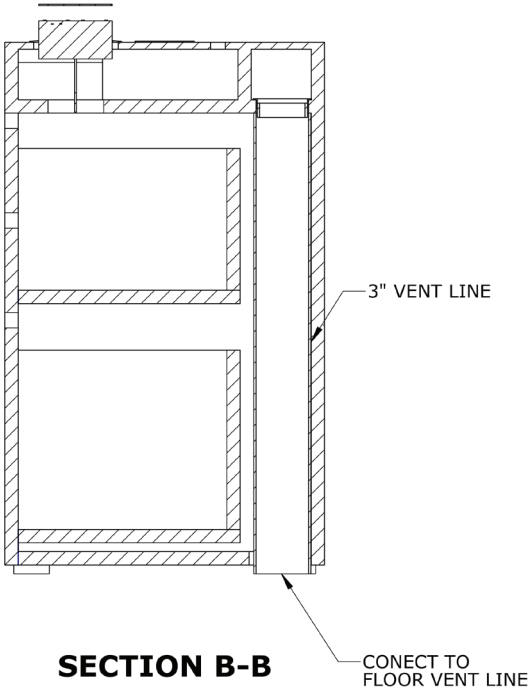

AIR VENTILATION