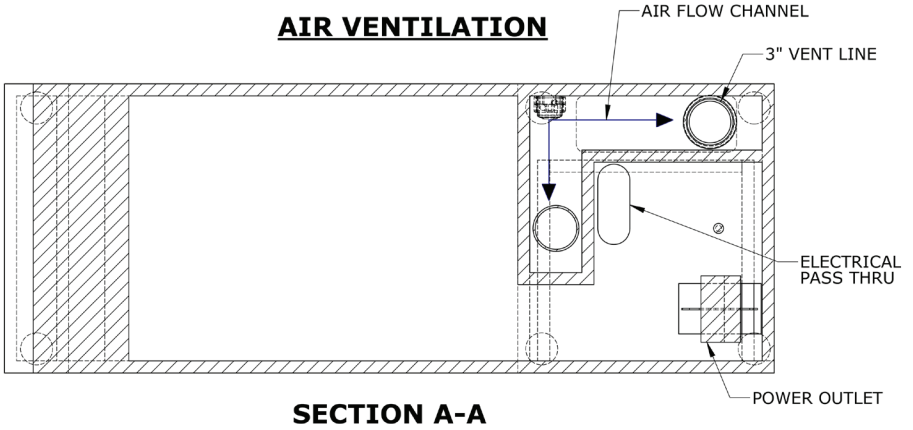

AIR VENTILATION