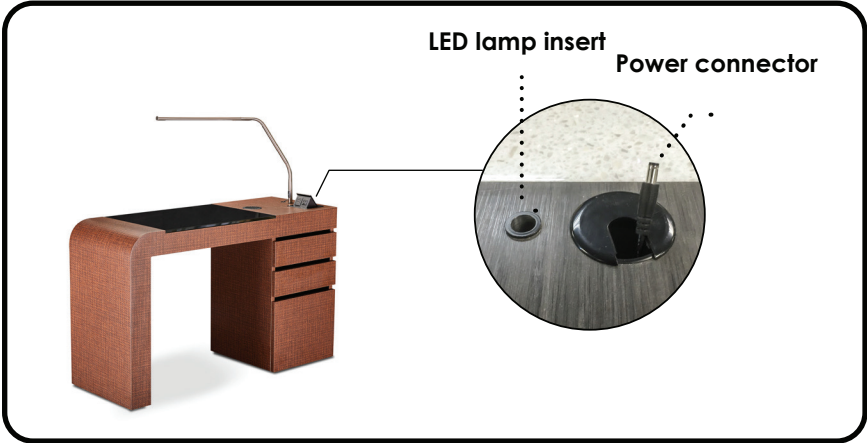

Product Overview

LED Slimline Table Lamp

The LED Slimline Table Lamp connects easily into the lamp insert on the top counter of your desk (see image below). The power connector clicks into the side of the lamp. After making both connections, the lamp is ready to use.