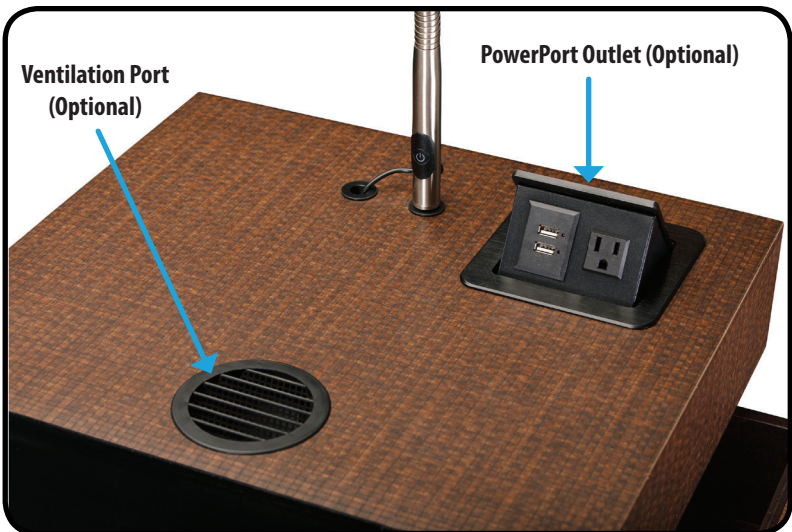

Product Overview

LED Slimline Table Lamp

The LED Slimline Table Lamp connects easily into the lamp insert on the top counter of your desk (see image below). The power connector clicks into the side of the lamp. After making both connections, the lamp is ready to use.