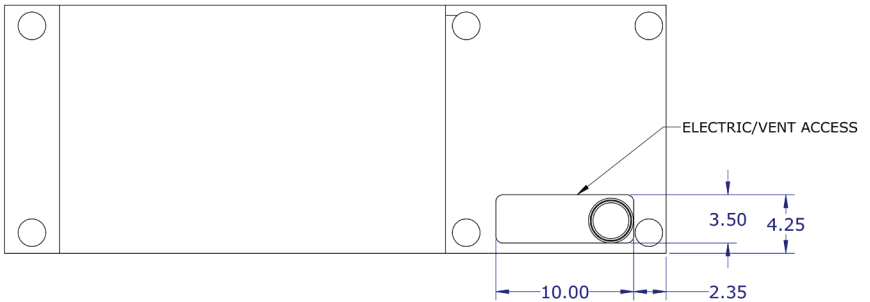

Ventilation System (Optional)

If you ordered the integrated ventilation system, it will need to be connected to a floor vent line. See technical drawings below showing connection points.

NOTE: INSTALLER/OWNER BEARS ALL RESPONSIBILITIES TO COMPLY WITH ALL STATE AND LOCAL CODES FOR ELECTRICAL AND VENTILATION WHEN INSTALLING THIS PRODUCT. FAILURE TO COMPLY WITH THESE INSTRUCTIONS MAY VOID WARRANTY.

A licensed electrician must make the electrical connections for this product.