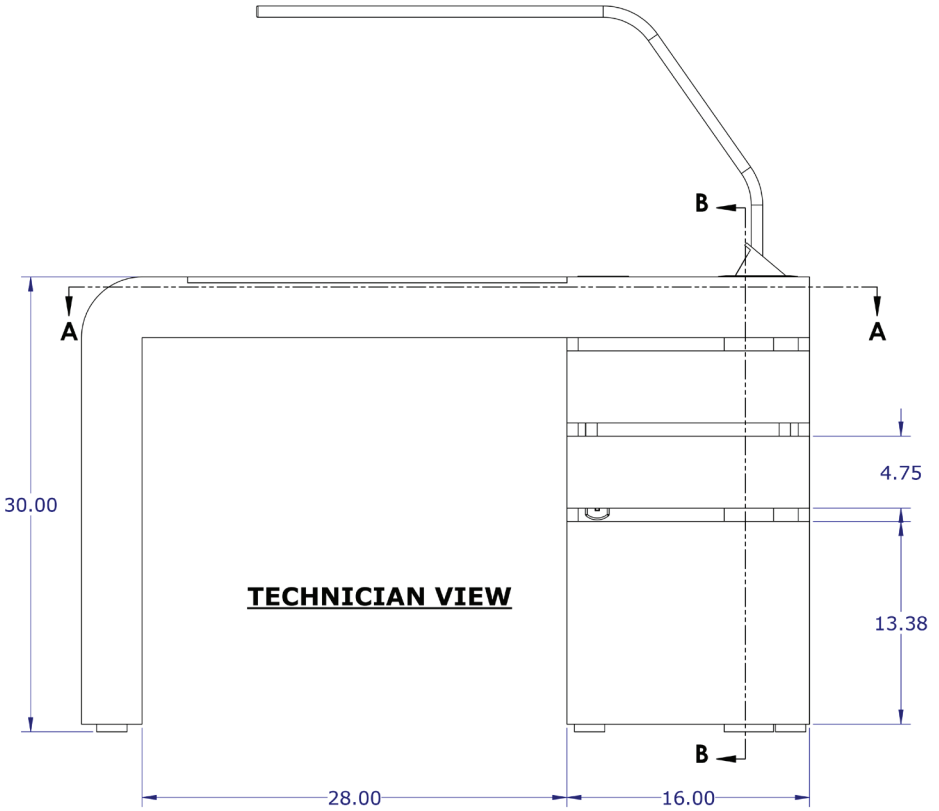

Ventilation System (Optional)

If you ordered the integrated ventilation system, it will need to be connected to a floor vent line. See technical drawings below showing connection points.

NOTE: INSTALLER/OWNER BEARS ALL RESPONSIBILITIES TO COMPLY WITH ALL STATE AND LOCAL CODES FOR ELECTRICAL AND VENTILATION WHEN INSTALLING THIS PRODUCT. FAILURE TO COMPLY WITH THESE INSTRUCTIONS MAY VOID WARRANTY.

A licensed electrician must make the electrical connections for this product.