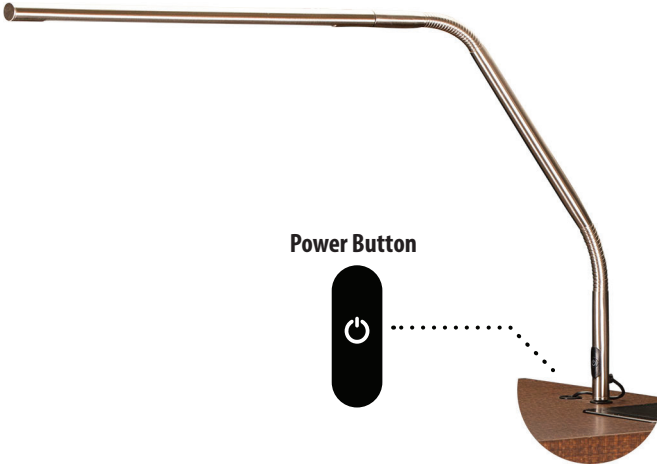

Product Overview

LED Slimline Table Lamp

The LED Slimline Table Lamp connects easily into the lamp insert on the top counter of your desk (see image below). The power connector clicks into the side of the lamp. After making both connections, the lamp is ready to use.