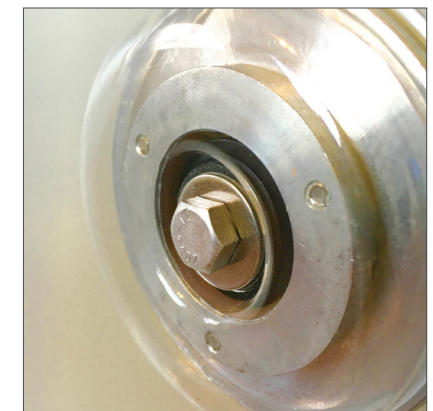

Motorized adjustment operated via hand control.

Sound Hearts™ work with headphones for a blissful experience.

TOP:

Top design Ergonomic design offers surprising comfort while lounging on extra plush 3" gel memory foam. Ergonomically shaped to help release stress by reducing blood pressure.